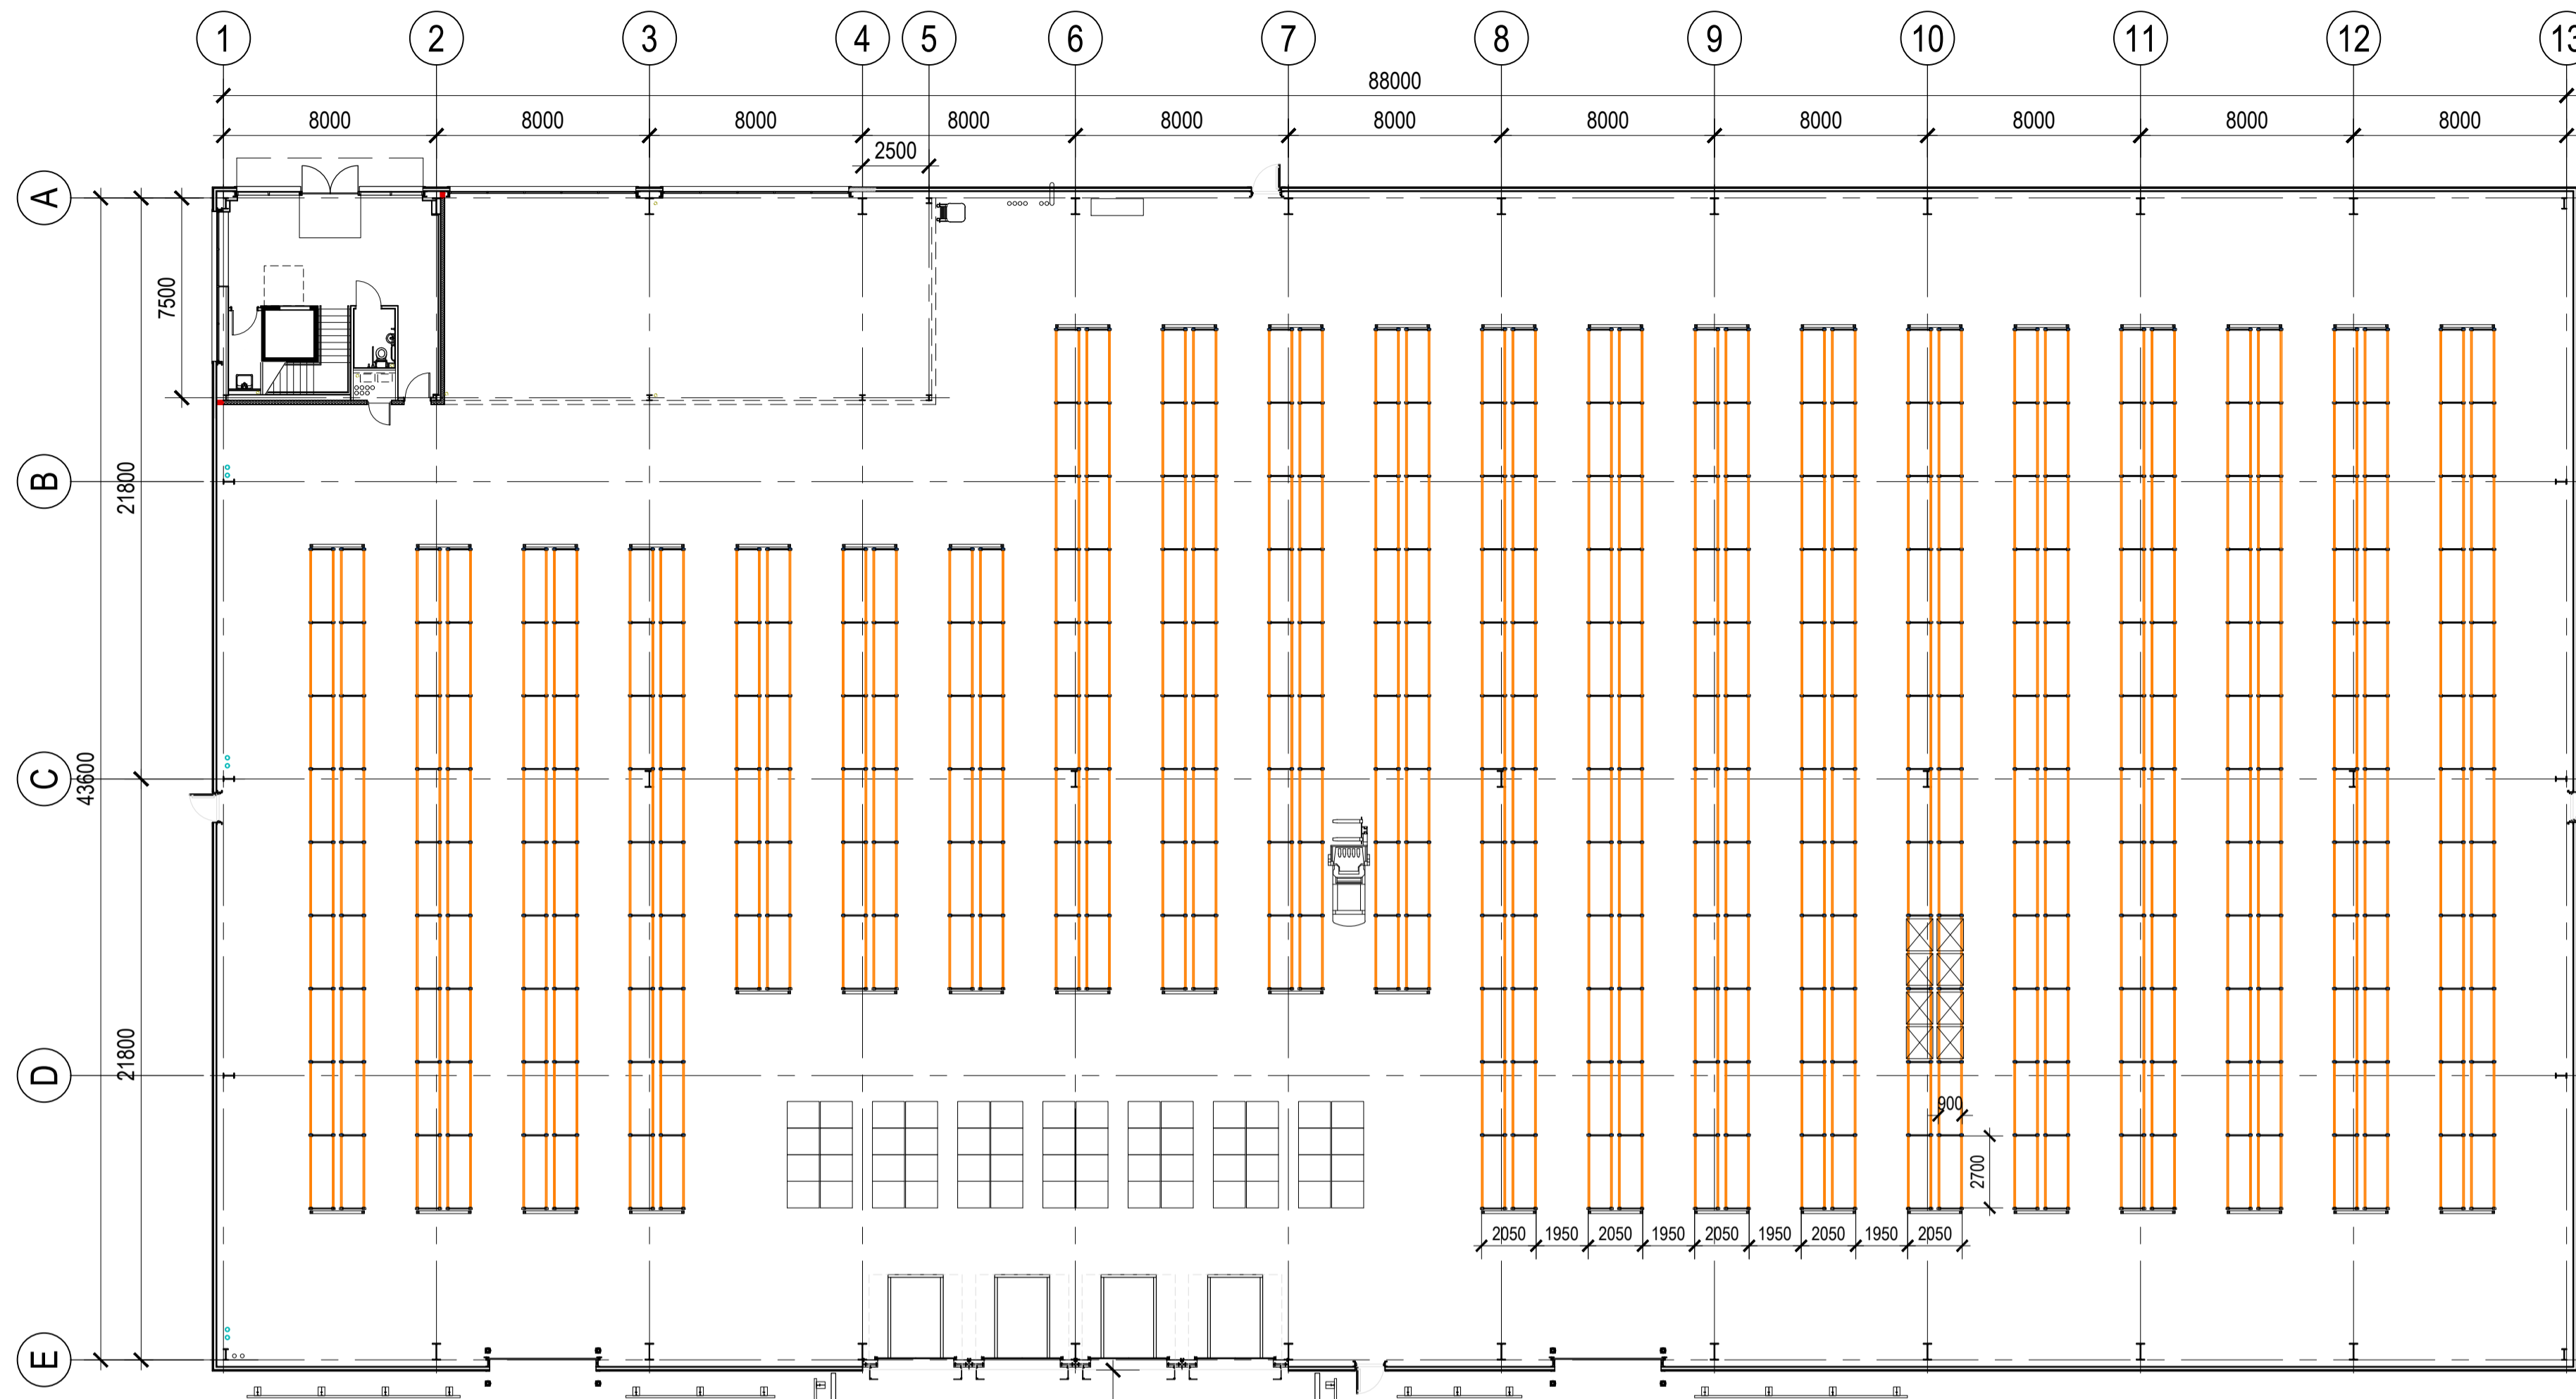

**UNIT 1B
GROUND FLOOR PLAN
GENERIC VNA RACKING**

GIA
Warehouse 3,771 sqm
Office 252 sqm
Total 4,023 sqm - 43,302 sqft

Haunch Height - 10m
Pallet size 1200x1000x1500mm high
Pallet Stacking - 6 pallets high (Reduced height (1m) pallets at valley beams)
First Layer total - 840 pallets
Total pallets - 5,040 pallets

Subject to Fire Engineering Design / Fire Strategy

0 5m 10m SCALE 1:200

P02: General update. 20.04.19 ki
P01: First issue. 17.04.19 ki
Rev Date/Checked

The Old Rectory Rectory Lane Milton Malzor
NORTHAMPTON NN7 3AQ
t: +44 (0)1604 858916 f: +44 (0)1604 859123
www.peter-haddon.com

pHp architects

**BASFORD WEST COMMERCIAL PARK - PLOT 1
PEEL LOGISTICS PROPERTY
CREWE**

PRELIMINARY

Issue Purpose: _____
Drawn by: KI Checked by: RM
Scale @ A1: 1:200 Date: APRIL 2019

GA PLANS - UNIT 1B - GENERIC VNA RACKING

CAD ref: 3785-01 Dwg no.: 3785-01-116 Rev: P02